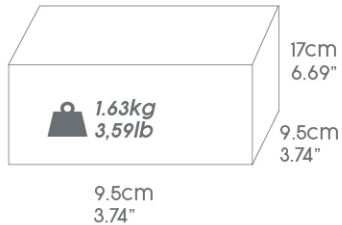

# 58471

↔ 9 x 9 x 16.2cm  
3.54" x 3.54" x 6.38"

TM COLORJET LED LIGHT